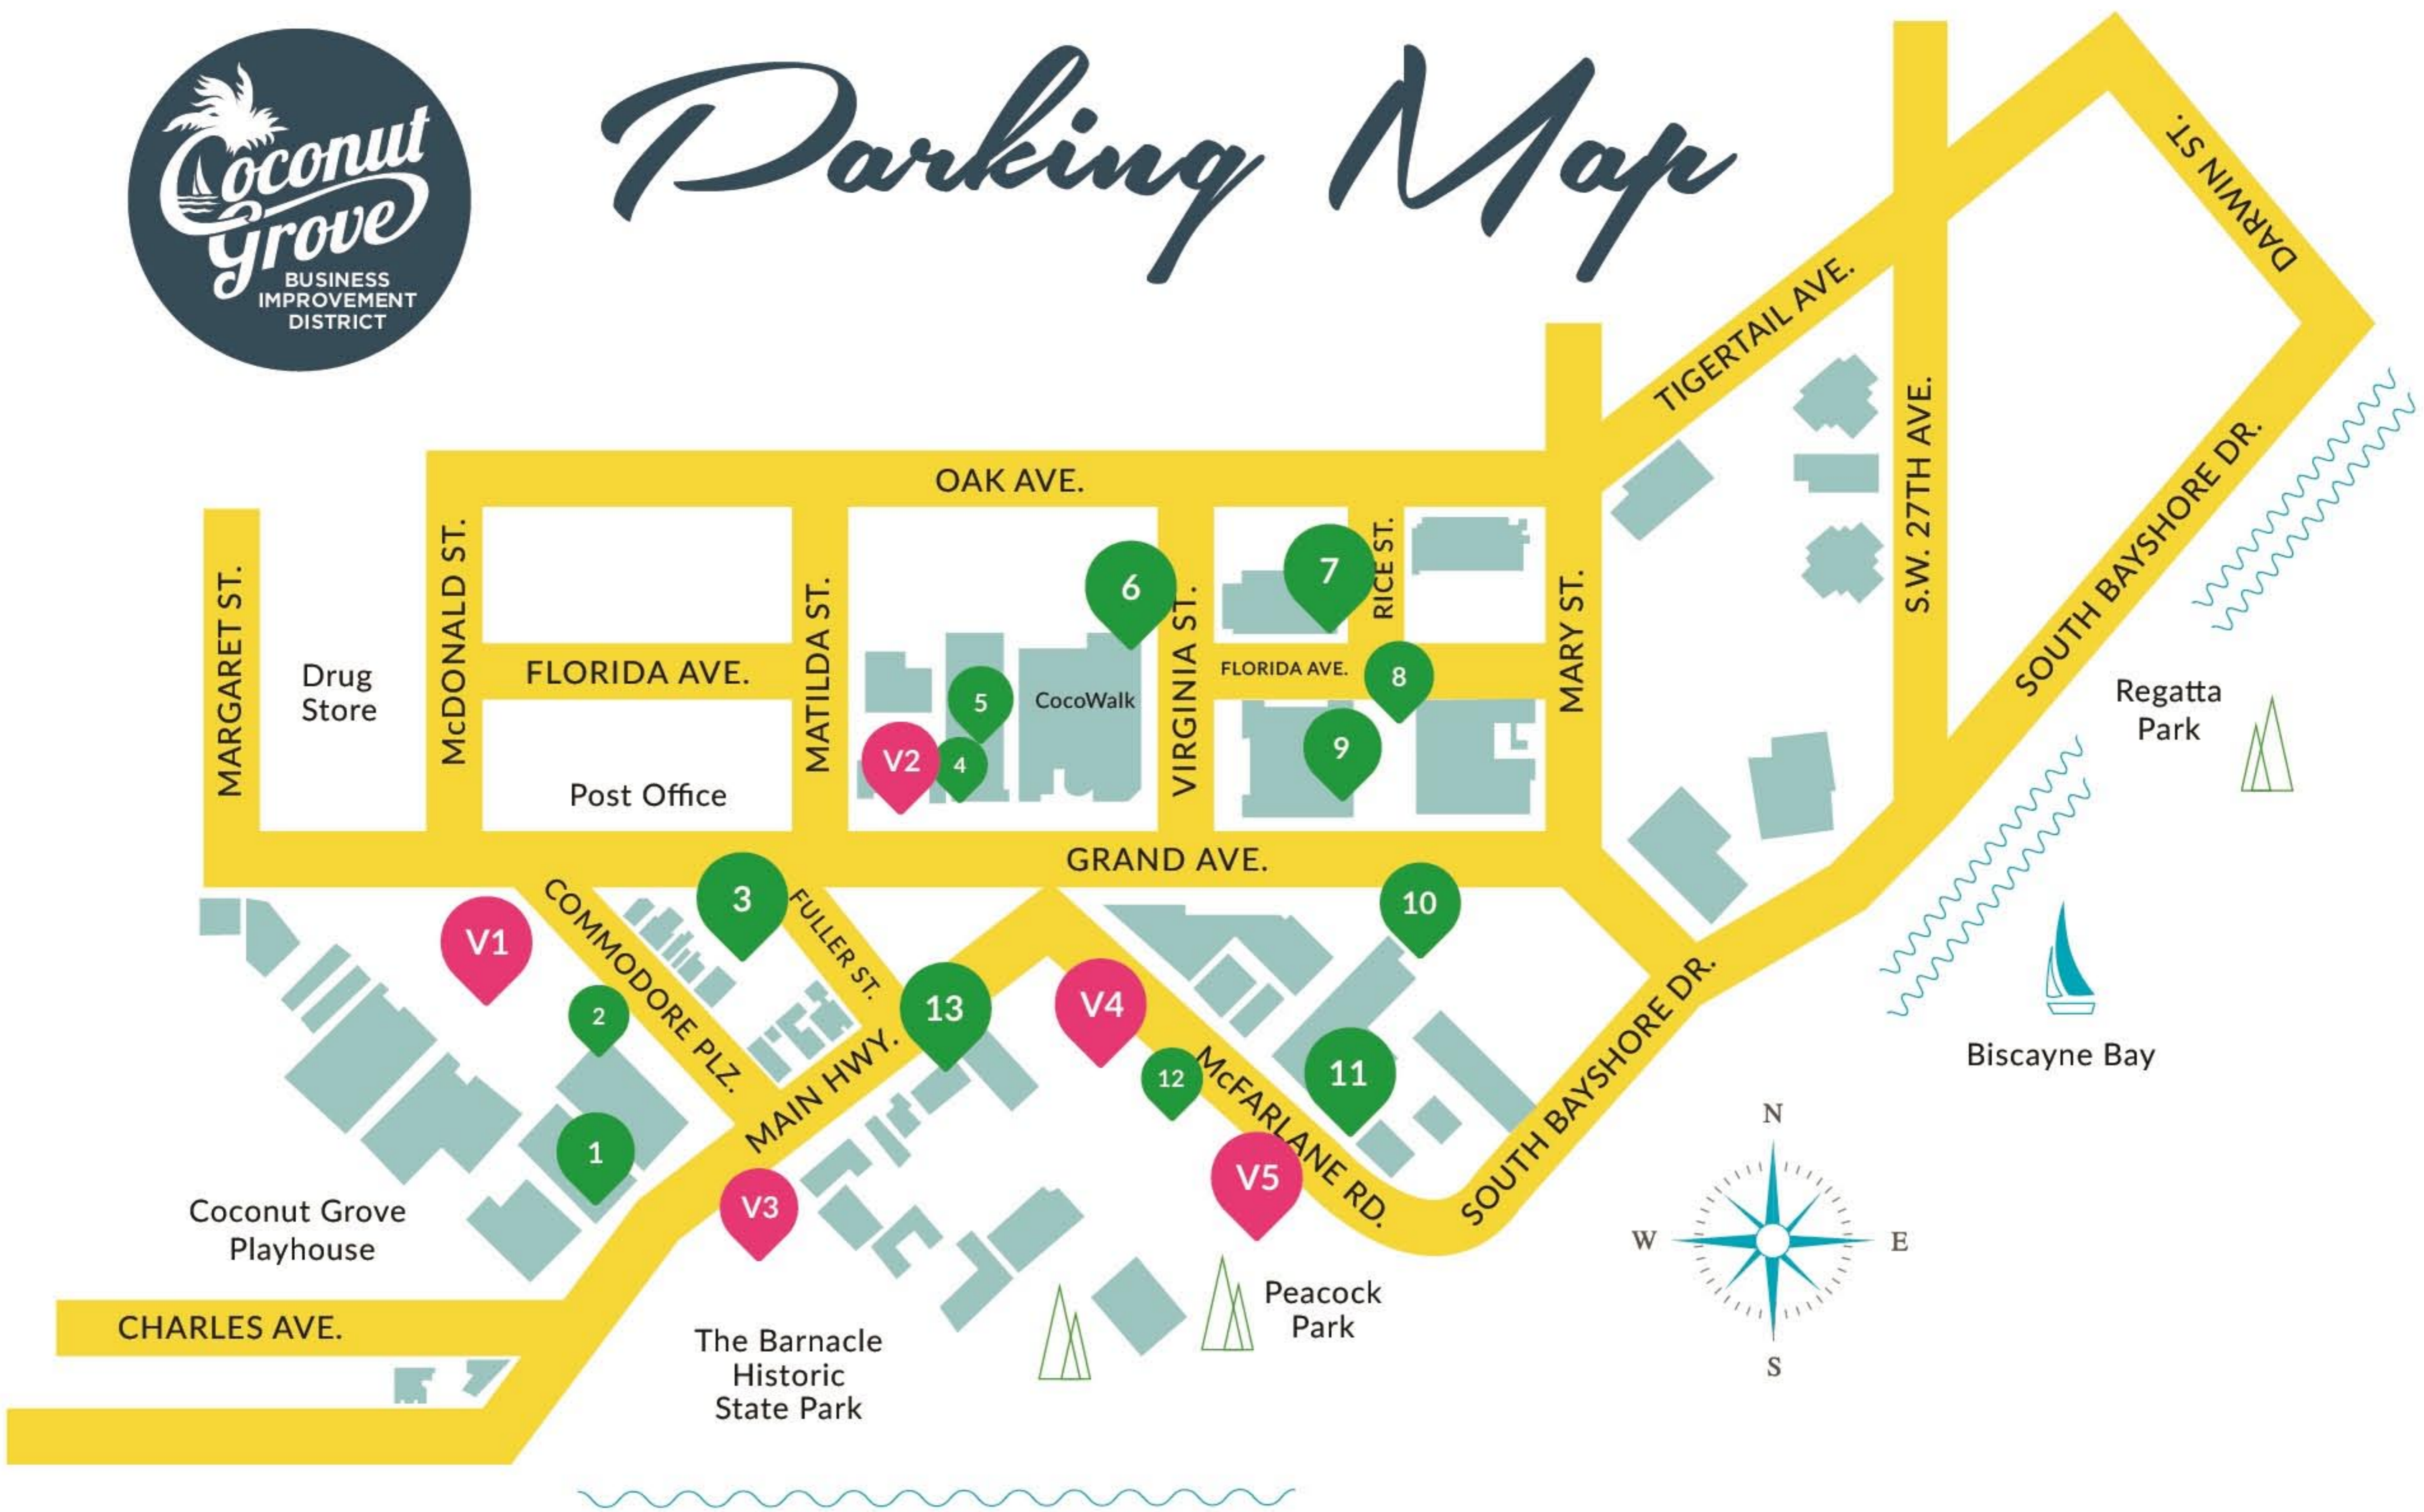

Parking Map

Parking Locations

- | | | |
|---|--|--|
| 1. MPA Playhouse Lot
3500 Main Hwy. | 5. CocoWalk Garage
3059 Grand Ave | 9. Mayfair Promenade Garage
2911 Grand Ave. |
| 2. Commodore Lot
3121 Commodore Plz. | 6. CocoWalk Garage
3351 Virginia St. | 10. Yacht Harbor Lot
2984 Grand Ave. |
| 3. Knife Parking Lot
3140 Grand Ave. | 7. Mayfair Rice St. Garage
3300 Rice St. | 11. Garage at Sonesta
Coconut Grove Miami
2889 McFarlane Rd. |
| 4. Coconut Grove
Elementary
3062 Grand Ave. | 8. Mayfair Florida Ave. Garage
2800 Florida Ave. | 12. Engle Buidling Lot
2980 Mcfarlane Rd. |
| | | 13. King's Lot
3431 Main Hwy. |

Valet Locations

- | | | |
|--------------------------------|-------------------------------|-------------------------------|
| V1. 3162 Commodore Plz. | V3. 3485 Main Hwy. | V5. 2820 McFarlane Rd. |
| V2. 3063 Grand Ave | V4. 2996 McFarlane Rd. | |