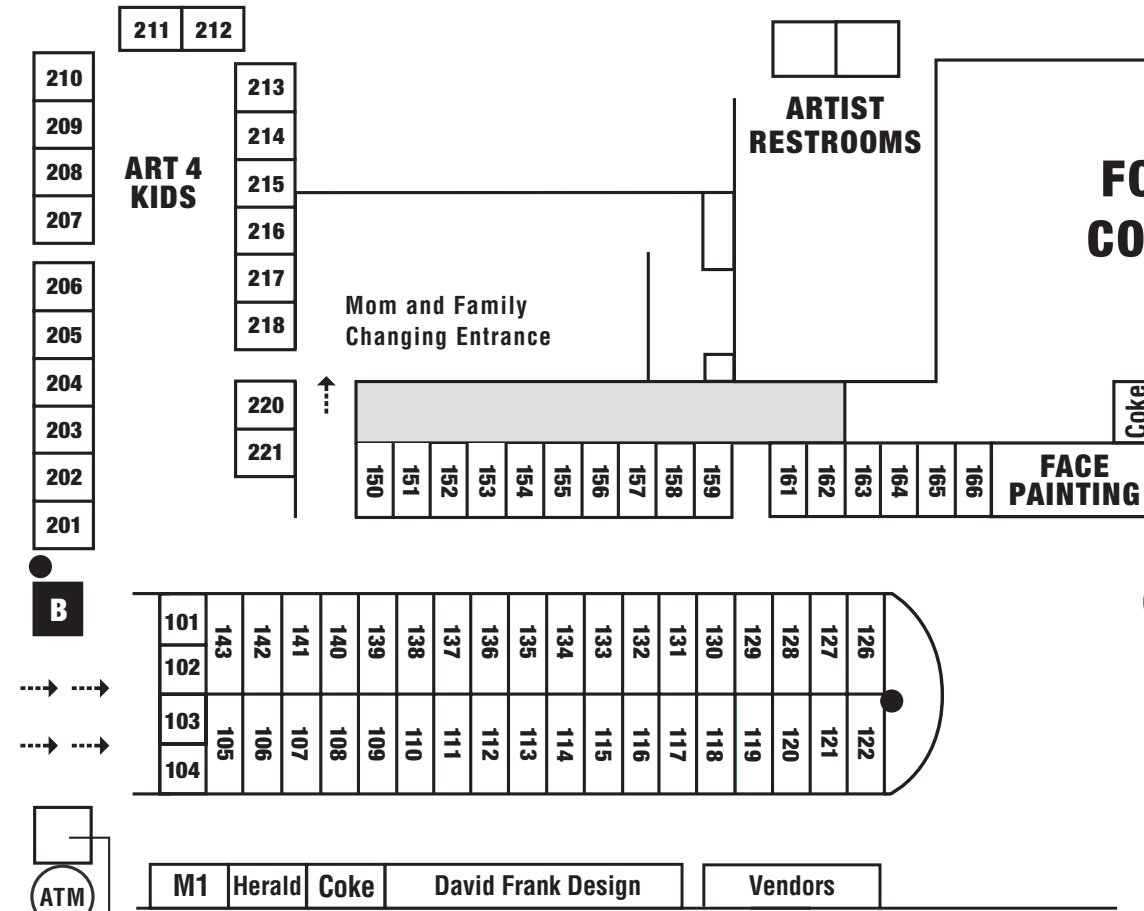

MC FARLANE ROAD
ENTRANCE

Poster, T-shirts Information

B Eagle Brand Beer & Copa Wine sold at these designated areas

FIU-BRIDGE

ENTRANCE
MAIN HIGHWAY

EXIT