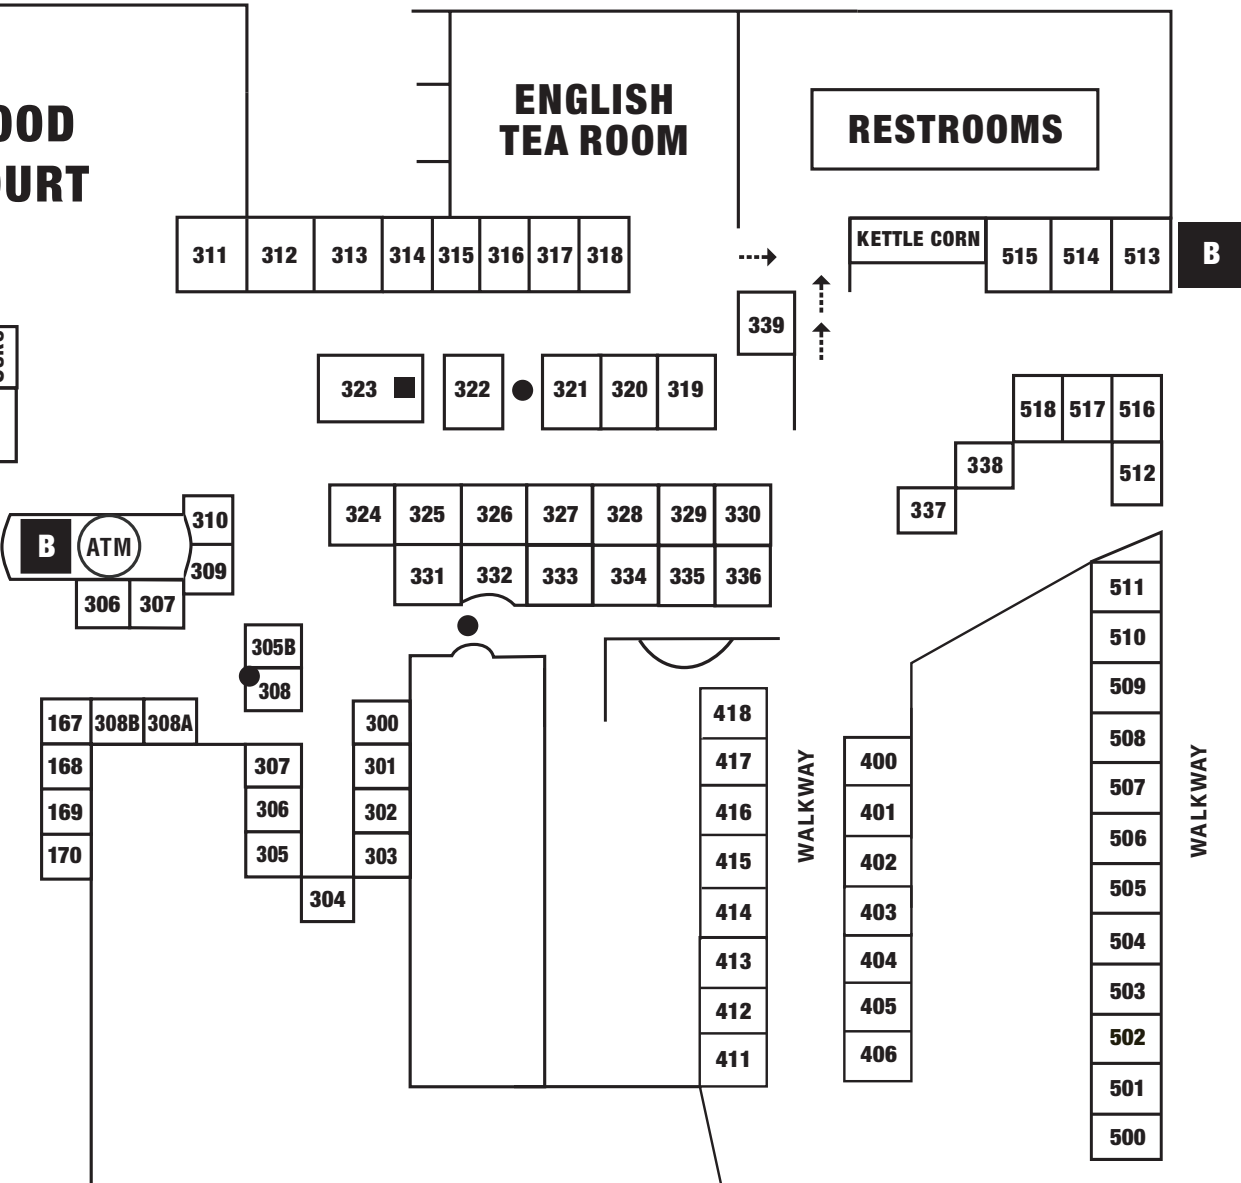

MC FARLANE ROAD
ENTRANCE

Poster, T-shirts Information

B Eagle Brand Beer & Copa Wine sold at these designated areas

FIU-BRIDGE

ENTRANCE
MAIN HIGHWAY

EXIT